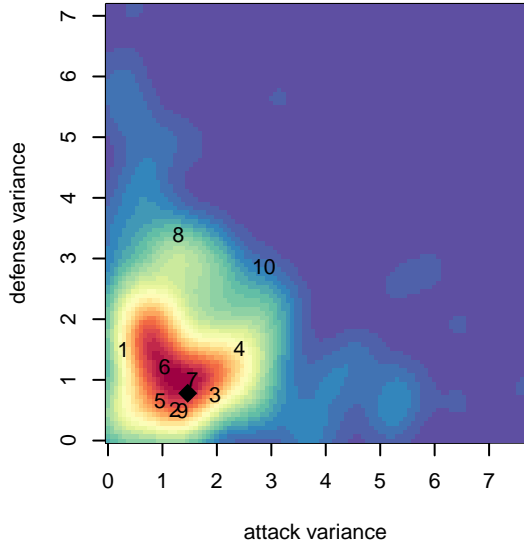

CUSC Fusion G05

, OR
 G05 total strength=860
 attack=1.12 defense=1.35
 fall league = PTT G05 Div 1 Red SE

alt names used:
 CLACKAMAS UNITED 05 FUSION
 CUSC 05G Fusion
 CUSC 05G Fusion

Venues played:
 2017 Summer Slam Gold
 2017 PTT G05 Division 1 Red SE
 2017 OYS Founders Cup G05

CUSC Fusion G05
 Dots are actual minus expected GF (blue circles) and GA (red triangles).
 Blue line is smoothed change in attack strength. Red is smoothed change in defense strength.

**attack and defense variance (black dot)
relative to other teams
and top 10 in region**