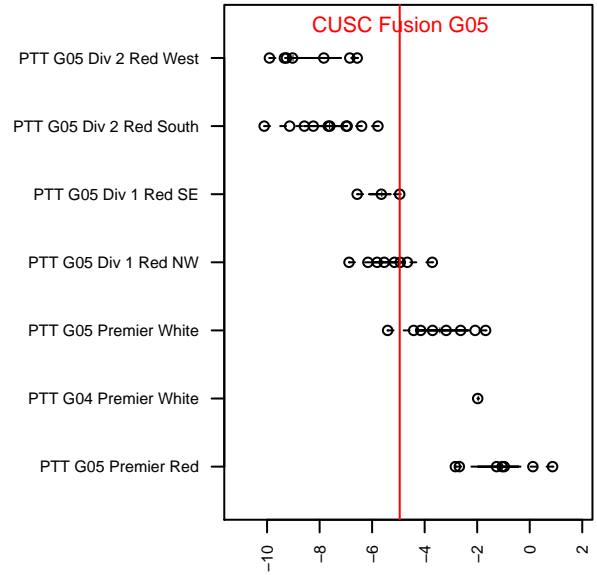

**attack and defense rating
relative to others at age
and all opponents in last 13 months**