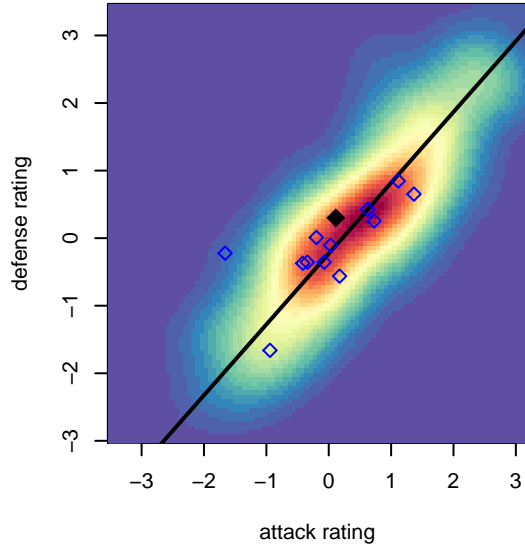

**attack and defense rating
relative to others at age
and all opponents in last 13 months**