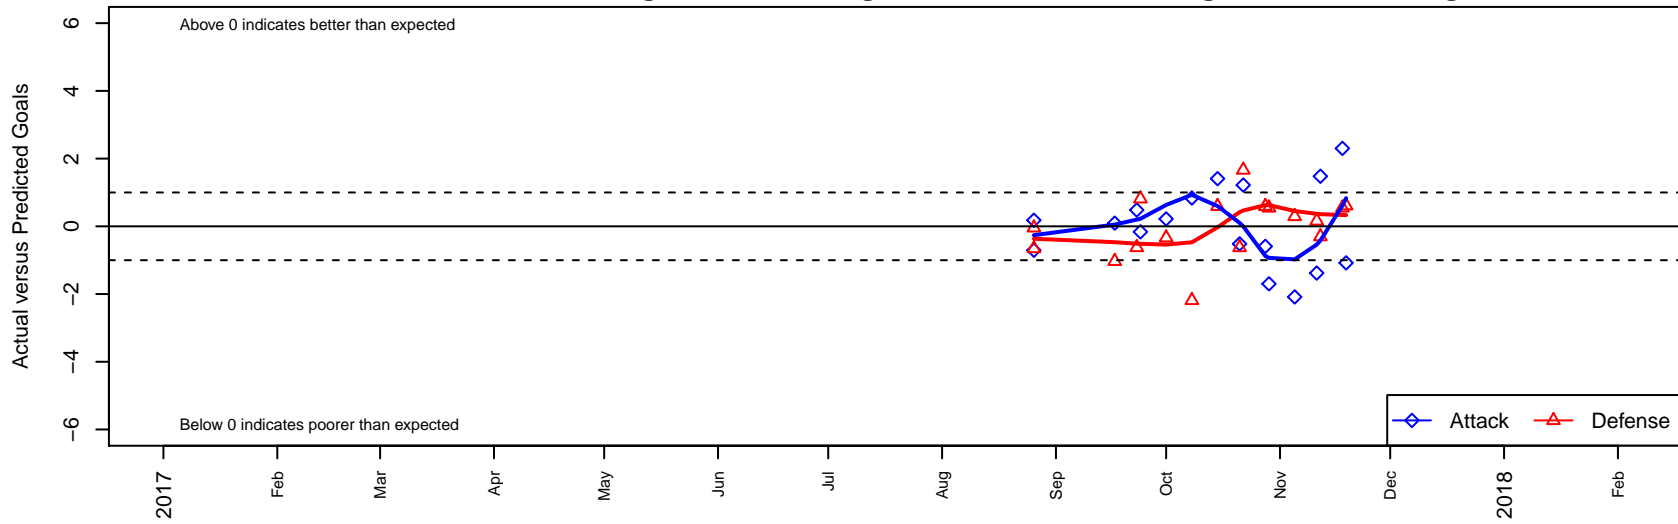

CUSC Fusion G05

, OR
 G05 total strength=860
 attack=1.12 defense=1.35
 fall league = PTT G05 Div 1 Red SE

alt names used:
 CLACKAMAS UNITED 05 FUSION
 CUSC 05G Fusion
 CUSC 05G Fusion

Venues played:
 2017 Summer Slam Gold
 2017 PTT G05 Division 1 Red SE
 2017 OYS Founders Cup G05

CUSC Fusion G05
 Dots are actual minus expected GF (blue circles) and GA (red triangles).
 Blue line is smoothed change in attack strength. Red is smoothed change in defense strength.

**attack and defense variance (black dot)
relative to other teams
and top 10 in region**